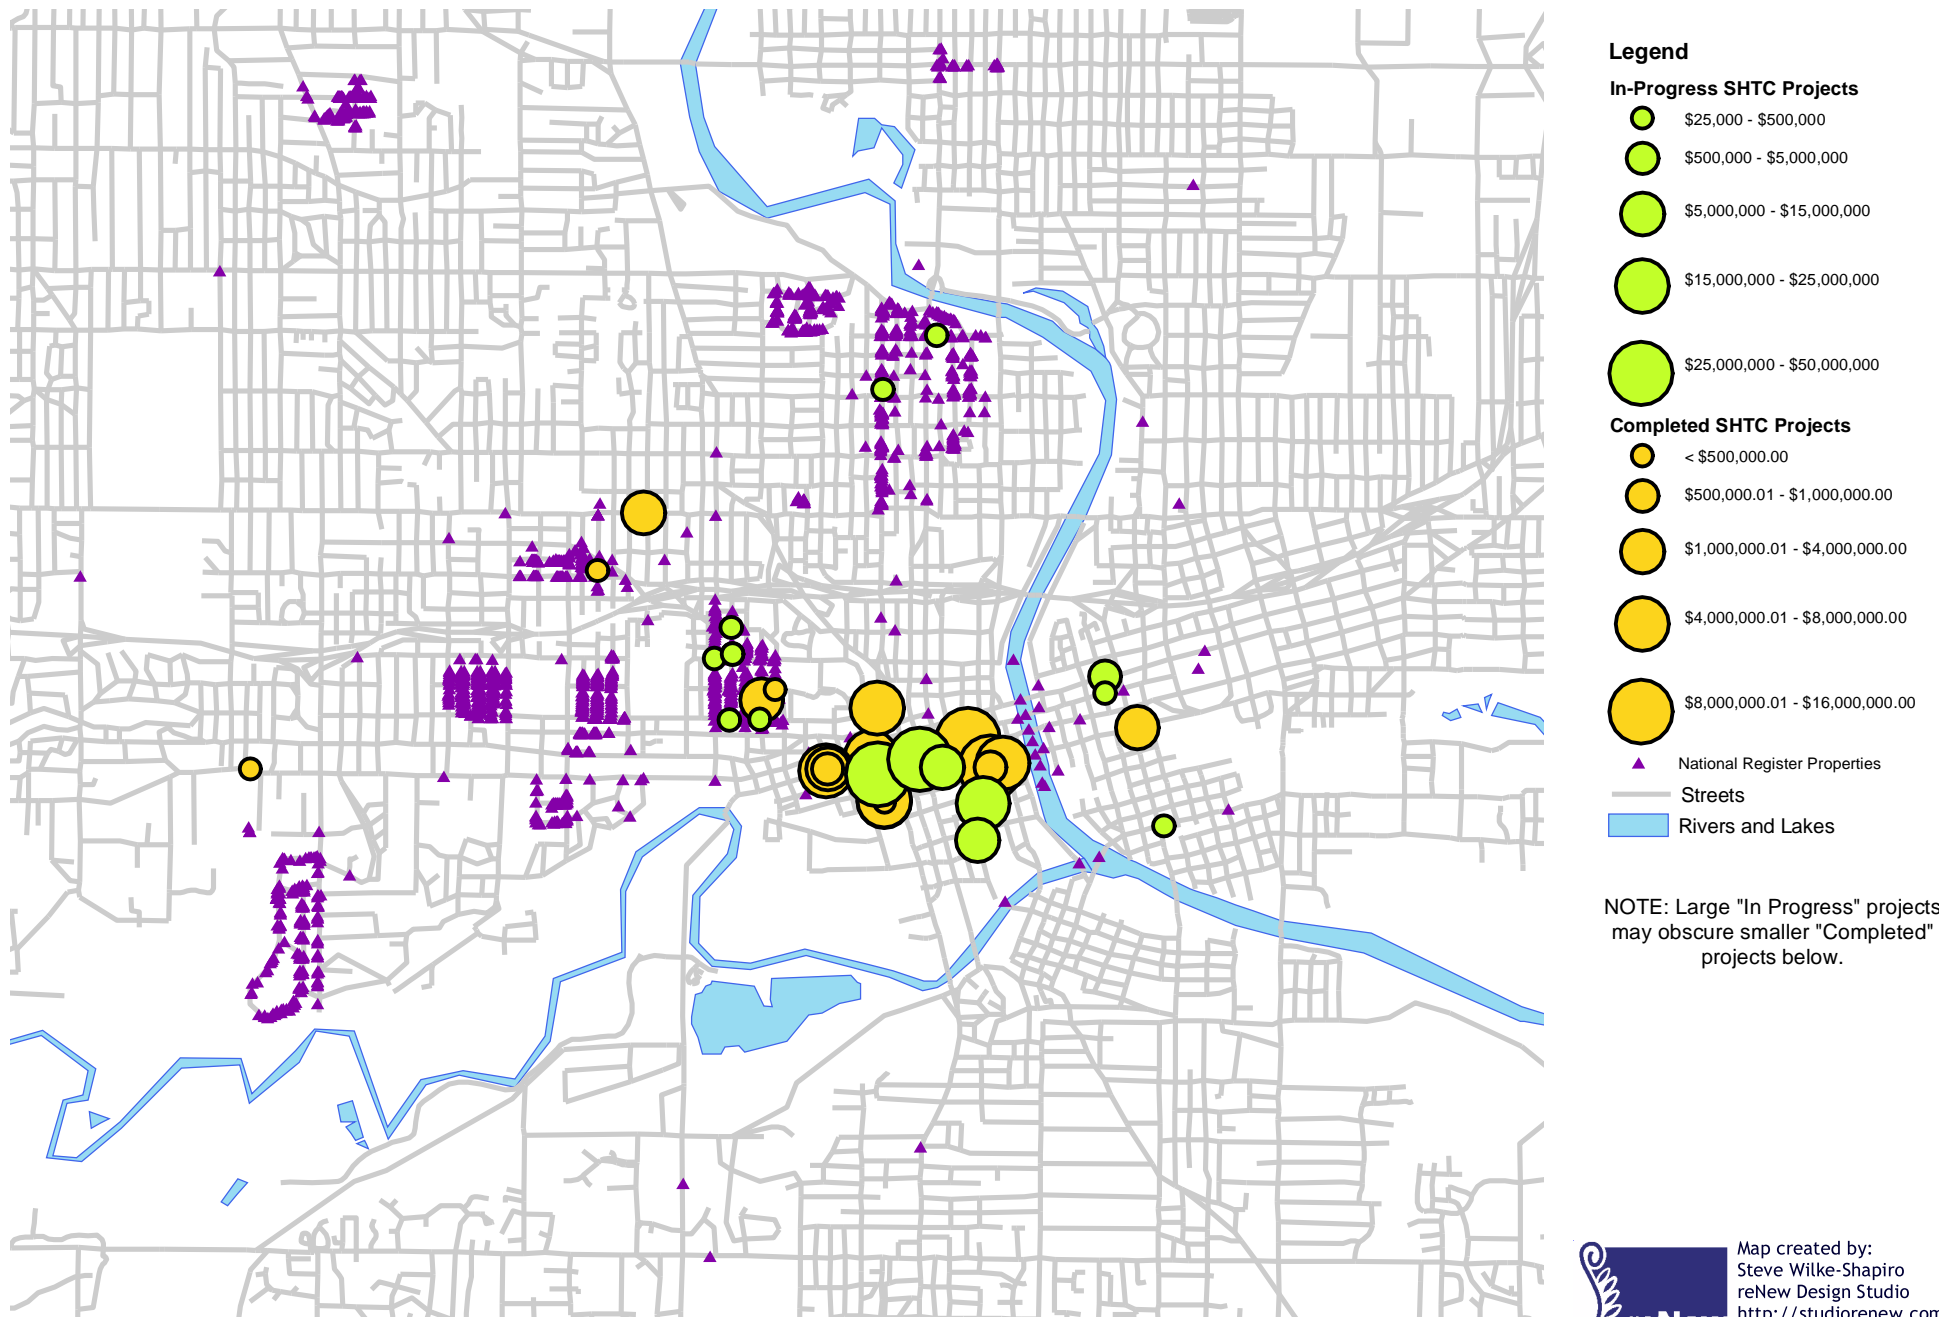

# Completed and In-Progress State HTC Projects - Polk County

Source: TIGER shapefiles (U.S. Census Bureau), State Historical Society of Iowa (February 16, 2010)